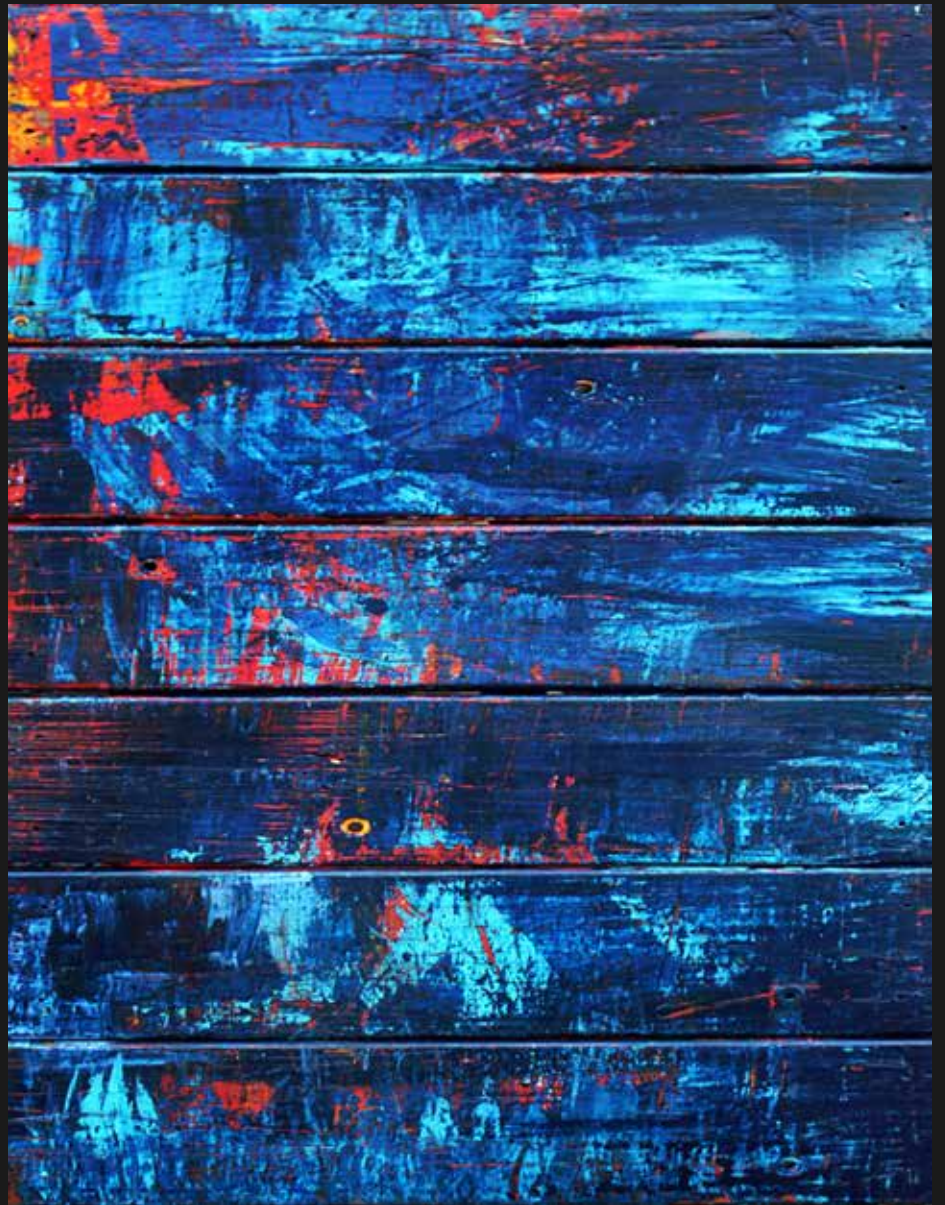

Slnce that time I have used spray paint and texture to create interesting abstract landscapes and color infused pieces of artwork.

FALLING
38" X 21"
SPRAY PAINT ON RECLAIMED WOOD

NIGHT SWEEP
16" X 20"
SPRAY PAINT ON CANVAS

NIGHT DISTRACTED
16" X 20"
SPRAY PAINT ON CANVAS

SWEEP
24" X 30"
SPRAY PAINT ON CANVAS

PLAYGROUND 1
20" X 38"
SPRAY PAINT ON WOOD

SWEEP
35" X 48"
SPRAY PAINT ON WOOD

ORANGE SKY
36" X 36"
SPRAY PAINT ON CANVAS