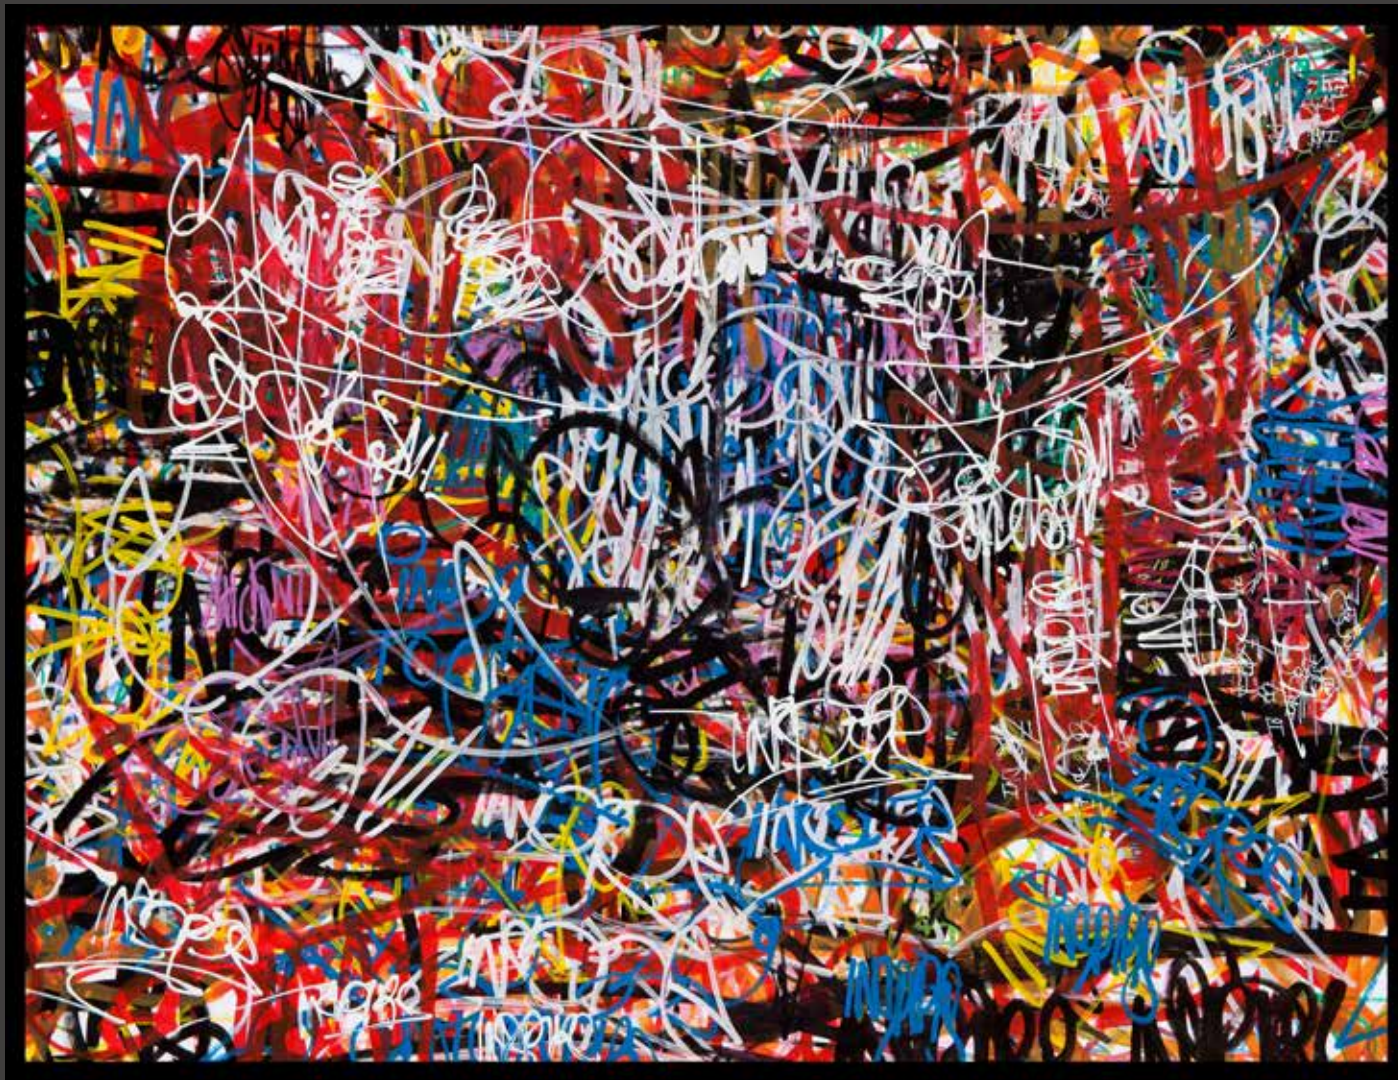

Slnce that time I have used spray paint and texture to create interesting abstract landscapes and color infused pieces of artwork.

FALLING
38" X 21"
SPRAY PAINT ON RECLAIMED WOOD

NIGHT SWEEP
16" X 20"
SPRAY PAINT ON CANVAS

NIGHT DISTRACTED
16" X 20"
SPRAY PAINT ON CANVAS

SWEEP
24" X 30"
SPRAY PAINT ON CANVAS

PLAYGROUND 1
20" X 38"
SPRAY PAINT ON WOOD

SWEEP
35" X 48"
SPRAY PAINT ON WOOD

ORANGE SKY
36" X 36"
SPRAY PAINT ON CANVAS

EYE
24" X 24"
SPRAY PAINT ON DRY WALL

WARMTH
24" X 24"
SPRAY PAINT ON DRY WALL

SWATCH
24" X 24"
SPRAY PAINT ON DRY WALL

DIAG 1
24" X 24"
SPRAY PAINT ON CANVAS

BALTIMORE 4 SQ
24" X 24"
SPRAY PAINT ON CANVAS

BALTIMORE WINDOW
16" X 20"
SPRAY PAINT ON CANVAS

BANANA
29" X 21"
MARKER ON PAPER

INSPIRE
29" X 21"
MARKER ON PAPER

CHANGE
29" X 21"
MARKER ON PAPER

SERIES: ABSTRACT LANDSCAPES

16" X 20"

DIGITAL

SERIES: ABSTRACT GEOMETRICS