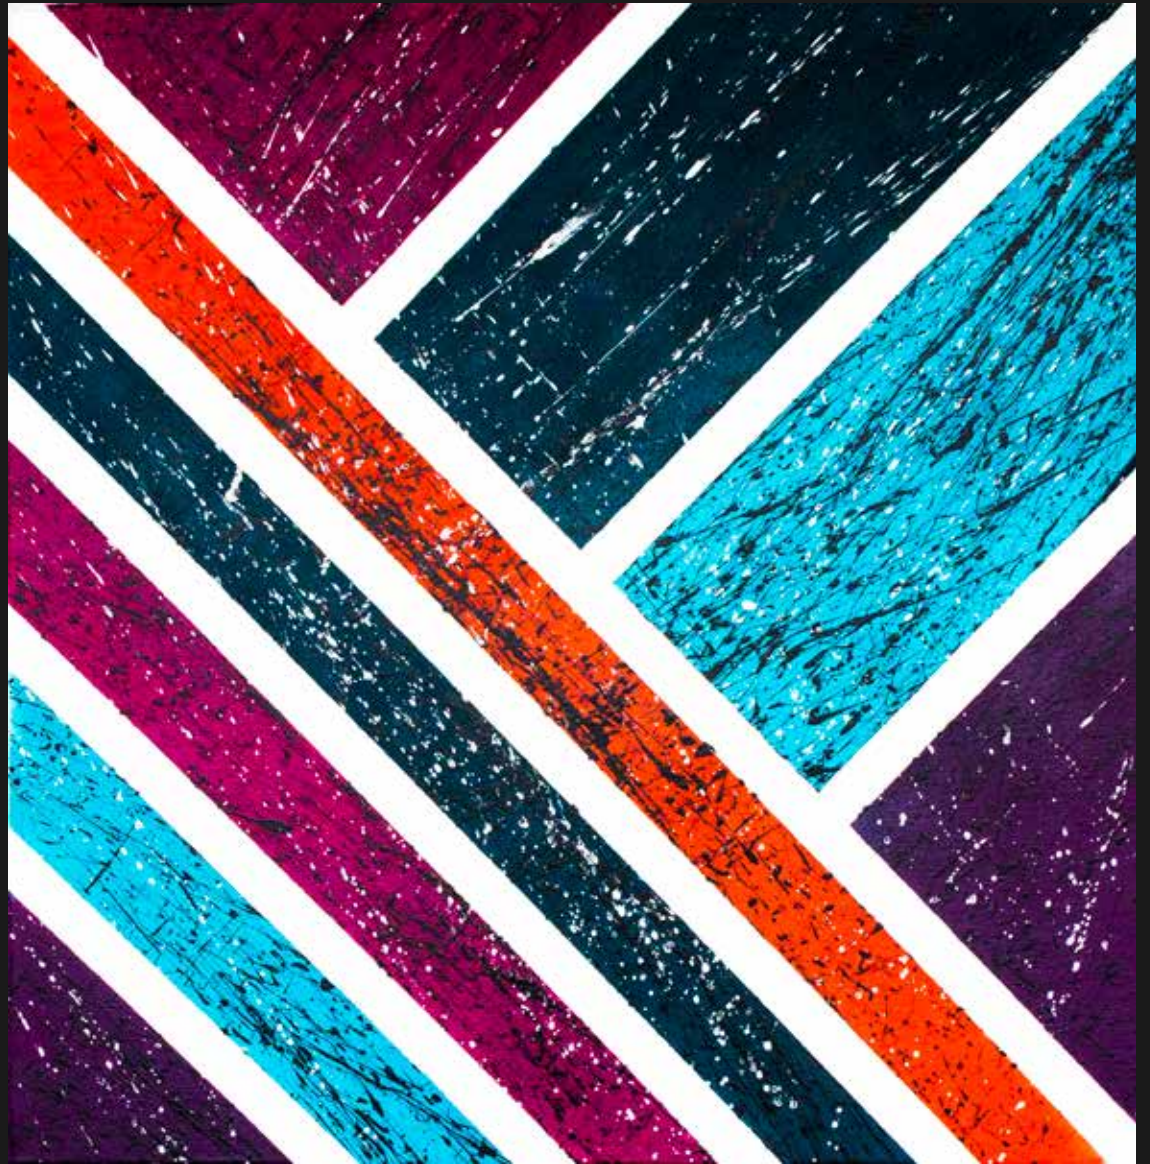

DIAG 1
24" X 24"
SPRAY PAINT ON CANVAS