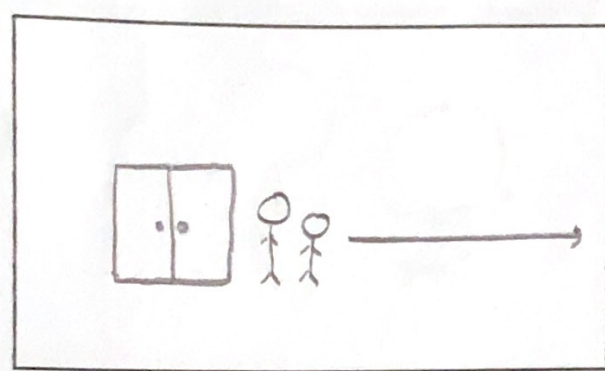

Eye level CU - Pistol in Chin's hand
 (Head on)

DOLLY OUT/
 PEDISTAL UP
 TO

Eye level MS - Glasses and Chin next to
 (Left side) door

PAN RIGHT
 TO

Eye level WS - Down alleyway right
 (Head on)

PAN LEFT
 TO

REPEAT 2

PAN LEFT
TO

Eye level WS - Down alleyway left
(Head on)

PAN RIGHT
TO

REPEAT 2/4

TRUCK ROUND RIGHT
TO

Eye level MS - Glasses and Chin next
(Head on) to door

DOLLY OUT
TO

Eye level EWS - Glasses and Chin next
(Head on) to door