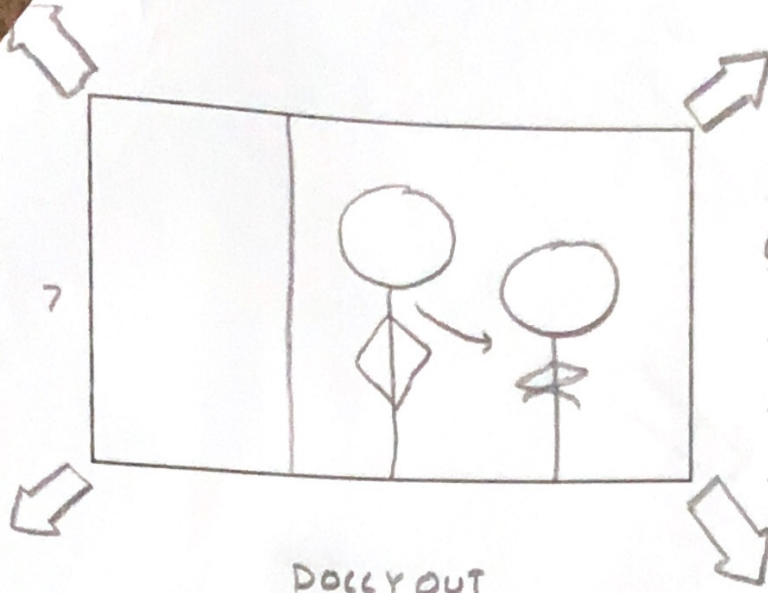

Eye level CU - Pistol in Chin's hand
 (Head on)

DOLLY OUT/
 PEDISTAL UP
 TO

Eye level MS - Glasses and Chin next to
 (Left side) door

PAN RIGHT
 TO

Eye level WS - Down alleyway right
 (Head on)

PAN LEFT
 TO

REPEAT 2

PAN LEFT
TO

Eye level WS - Down alleyway left
(Head on)

PAN RIGHT
TO

REPEAT 2/4

TRUCK ROUND RIGHT
TO

Eye level MS - Glasses and Chin next
(Head on) to door

DOLLY OUT
TO

Eye level EWS - Glasses and Chin next
(Head on) to door